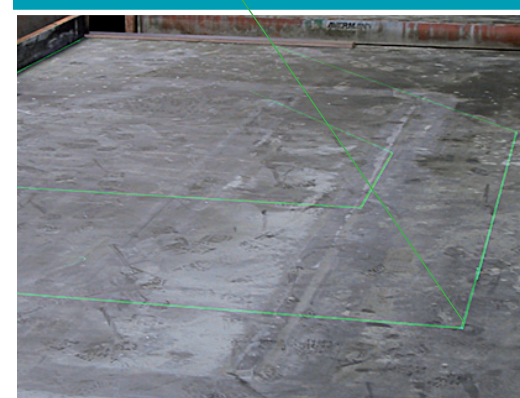

WORLD FASTEST PROJECTION LASER

From the pioneers of laser projection systems

Forget everything you've seen so far!

Where others "flicker" we stabilize the picture with incredible speed. The ProDirector 6+ with a new operating system makes work much easier.

- Latest driver technology makes the laser projection system much faster and more accurate.
- Moving of the laser images much more fluent and less flickering regarding other systems.
- Much more images projected at once without flickering Upgrade.
- Options for ProDirector 5 and 6 and for the small unit ProDirector XS with the new features.
- Convince yourself of this innovation and easily agree on one appointment with our sales staff.

We look forward to your email or call!